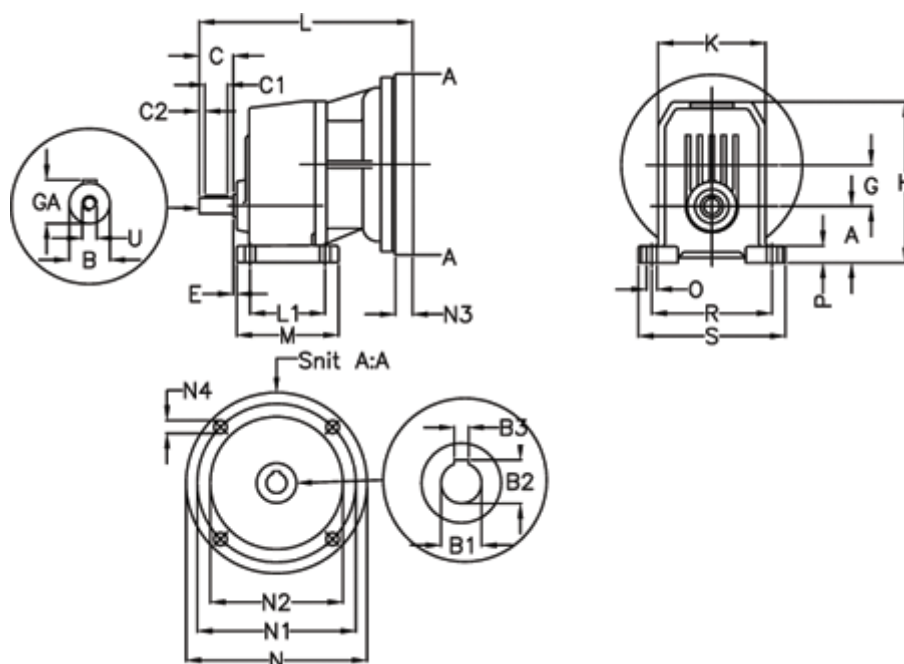

Article number: 40550400861220

Description: Single Stage Helical Gear
S 401-8,6-P63B5

Measures

A = 70	E = 23.0	M = 165.0	R = 180
B = 28	F = 8x7x50	N = 140	S = 215
B1 = 11	G = 61.7	N1 = 115	U = M8
B2 = 16.3	GA = 31.0	N2 = 95	
B3 = 4	H = 224.5	N3 = -	
C = 60	K = 155	N4 = M8x16	
C1 = 50	L = 274	O = 14	
C2 = 5	L1 = 125.0	P = 21.0	